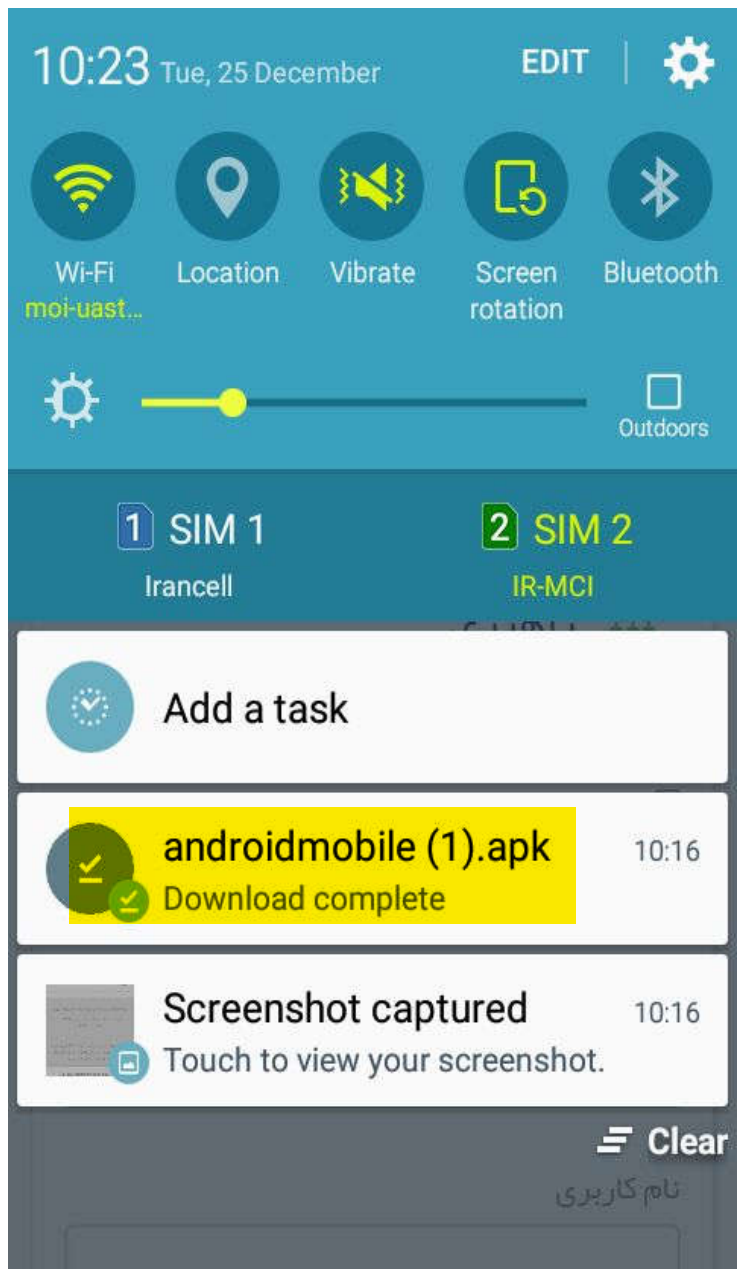

Moodle Mobile

Do you want to install this application? It will get access to:

Privacy

record audio

modify or delete the contents of your SD card
read the contents of your SD card

Device Access

full network access
receive data from Internet
view network connections